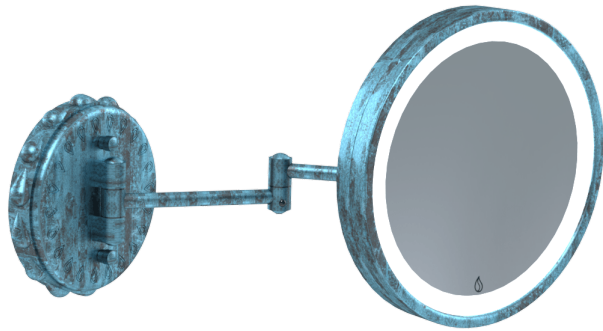

Unity Royal Double-Arm Illuminated Magnifying Wall Mirror

M-UN-107-00

In a league of its own, our Unity Royal Double-Arm Illuminated Magnifying Vanity Wall Mirror demands attention from discernable beauty and grooming seekers. The sophisticated and perfected wall mirror extends from a stunningly detailed artisan-made solid brass Royal Plate and the unique design allows the mirror body to be folded close to the wall or extended for more intimate use. Mounted facing the user or on a side wall this remarkable necessity is available in 16 stunning Signature finishes including 22K Rose and Yellow Gold to match your Susan Dunn luxury fauctery, hardware, and accessories. Optical quality 7X Mirror Glass is adorned with a Signature Lighted Emblem that signifies authenticity and well-being. Complex like your complexion, our extraordinary color-changing feature assists in balancing and refining your make-up application to guarantee you look your best in any environment throughout the day and evening from a candlelit dinner to a snowy ski run. Clearly the ultimate Illuminated Magnifying Wall Mirror on the planet, Create Your Sanctuary, and Indulge Your Senses® with this trophy.