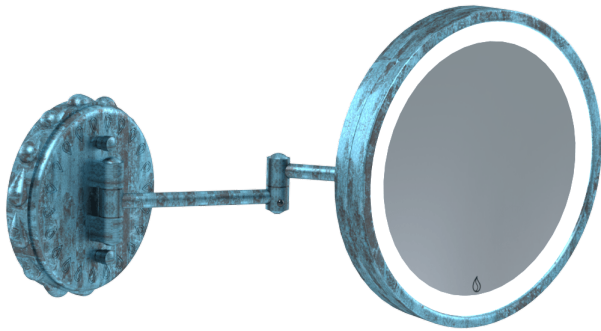

Unity Royal Double-Arm Illuminated Magnifying Wall Mirror

M-UN-107-00

In a league of its own, our Unity Royal Double-Arm Illuminated Magnifying Vanity Wall Mirror demands attention from discernable beauty and grooming seekers. The sophisticated and perfected wall mirror extends from a stunningly detailed artisan-made solid brass Royal Plate and the unique design allows the mirror body to be folded close to the wall or extended for more intimate use. Mounted facing the user or on a side wall this remarkable necessity is available in 16 stunning Signature finishes including 22K Rose and Yellow Gold to match your Susan Dunn luxury fauctery, hardware, and accessories. Optical quality 7X Mirror Glass is adorned with a Signature Lighted Emblem that signifies authenticity and well-being. Complex like your complexion, our extraordinary color-changing feature assists in balancing and refining your make-up application to guarantee you look your best in any environment throughout the day and evening from a candlelit dinner to a snowy ski run. Clearly the ultimate Illuminated Magnifying Wall Mirror on the planet, Create Your Sanctuary, and Indulge Your Senses® with this trophy.