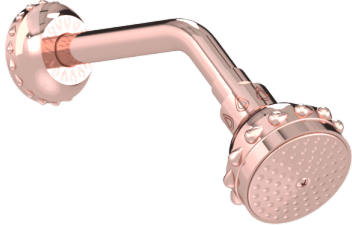

## Unity Shower Head with Rosette

**B-UN-001-00**

Elevate your shower experience to unparalleled heights with the Unity Shower Head with Rosette from Susan Dunn. Crafted with meticulous attention to detail and a dedication to luxury, this exquisite shower accessory embodies the essence of opulence and indulgence. Immerse yourself in a symphony of cascading water, as each droplet envelops you in a soothing embrace, transporting you to a realm of tranquility and rejuvenation. Designed to evoke a sense of harmony and unity, this shower head not only enhances your daily routine but also serves as a statement piece in any upscale bathroom setting. Transform your bathing ritual into a luxurious escape with the Unity Shower Head with Rosette, where passion for craftsmanship meets the epitome of sophistication.

- Solid brass construction for durability and reliability.
- 8" extended shower arm.
- 1/2" stamped shower flange.
- 2.5 gpm flow restrictor installed.