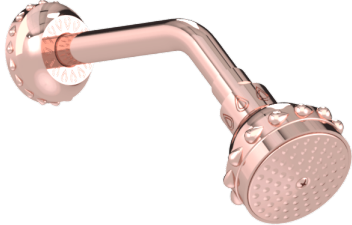

Unity Shower Head with Rosette

B-UN-001-00

Elevate your shower experience to unparalleled heights with the Unity Shower Head with Rosette from Susan Dunn. Crafted with meticulous attention to detail and a dedication to luxury, this exquisite shower accessory embodies the essence of opulence and indulgence. Immerse yourself in a symphony of cascading water, as each droplet envelops you in a soothing embrace, transporting you to a realm of tranquility and rejuvenation. Designed to evoke a sense of harmony and unity, this shower head not only enhances your daily routine but also serves as a statement piece in any upscale bathroom setting. Transform your bathing ritual into a luxurious escape with the Unity Shower Head with Rosette, where passion for craftsmanship meets the epitome of sophistication.

- Solid brass construction for durability and reliability.
- 8" extended shower arm.
- 1/2" stamped shower flange.
- 2.5 gpm flow restrictor installed.