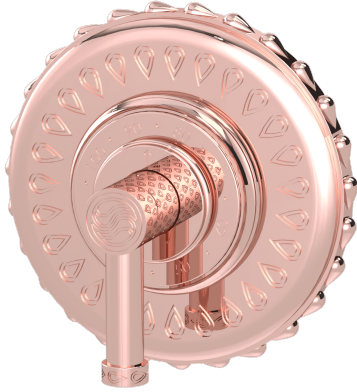

Unity Royal Thermo Shower Plate

B-UN-071-00

Elevate your daily ritual with the Unity Royal Thermostatic Shower Plate, a pinnacle of opulence and innovation from Susan Dunn. Crafted for those who seek the epitome of luxury, this exquisitely designed shower plate combines sleek aesthetics with cutting-edge technology to deliver an unparalleled bathing experience. Immerse yourself in the lavish cascade of rejuvenating water, meticulously engineered to invigorate the senses and envelop you in a cocoon of indulgence. Each detail, from the meticulously polished finish to the precise temperature control, reflects our unwavering commitment to quality and refinement. Transform your shower into a sanctuary of tranquility, where every moment is a celebration of sophistication and style. With the Unity Royal Thermostatic Shower Plate, embrace the essence of the luxury lifestyle and elevate your everyday routine to extraordinary heights.

- Solid brass construction for durability and reliability.
- Includes all hardware for installation.
- Requires rough valve/separate volume controls or positive diverter to operate system.