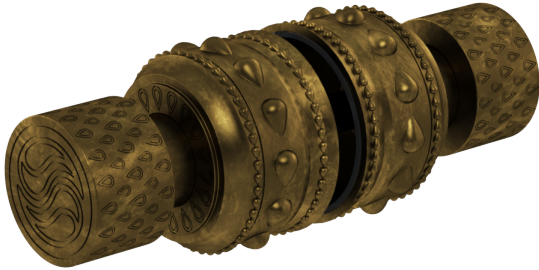

Unity Royal Shower Door Handle Set

B-UN-015-00

Indulge in the epitome of luxury with the Unity Royal Shower Door Handle Set from Susan Dunn Designs. Crafted with meticulous attention to detail and a dedication to opulence, this exquisite piece transforms your shower experience into a lavish retreat. Imbued with an essence of sophistication and timeless elegance, the handle set seamlessly blends form and function, elevating your bathroom decor to unparalleled heights. Designed to immerse you in a world of lavish comfort, every touch of the Unity Royal Handle Set speaks volumes of refined taste and unmatched quality. Embrace the essence of luxury living and elevate your daily routine with this exceptional addition to your sanctuary.

- Solid brass construction for durability and reliability.
- Includes all hardware for installation.
- Suited for 1/2" thick monolithic tempered glass.
- Hole Diameter 1/2"