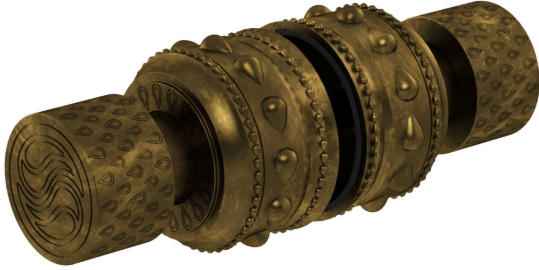

## Unity Royal Shower Door Handle Set

**B-UN-015-00**

Indulge in the epitome of luxury with the Unity Royal Shower Door Handle Set from Susan Dunn Designs. Crafted with meticulous attention to detail and a dedication to opulence, this exquisite piece transforms your shower experience into a lavish retreat. Imbued with an essence of sophistication and timeless elegance, the handle set seamlessly blends form and function, elevating your bathroom decor to unparalleled heights. Designed to immerse you in a world of lavish comfort, every touch of the Unity Royal Handle Set speaks volumes of refined taste and unmatched quality. Embrace the essence of luxury living and elevate your daily routine with this exceptional addition to your sanctuary.

- Solid brass construction for durability and reliability.
- Includes all hardware for installation.
- Suited for 1/2" thick monolithic tempered glass.
- Hole Diameter 1/2"