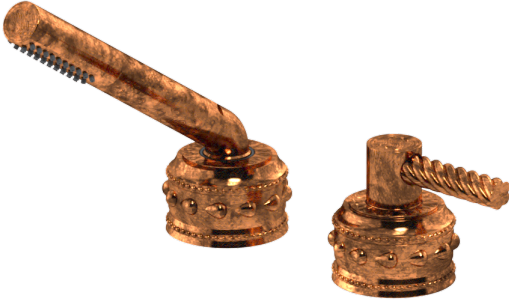

Unity Roman Tub Handshower & Eternity Lever Diverter

B-UN-008-ET-P11-00

Indulge in the epitome of opulence with the Unity Roman Tub Handshower, a masterpiece crafted to elevate your bathing experience to celestial heights. Designed by Susan Dunn, this divine creation exudes timeless sophistication, seamlessly blending artistry with functionality. Immerse yourself in a symphony of luxury as the Eternity Lever Diverter effortlessly channels water, offering a harmonious flow reminiscent of cascading waterfalls in a secluded oasis. Each touch is a testament to exquisite craftsmanship, inviting you to embrace the allure of decadence and refinement. Elevate your sanctuary to new heights with the Unity Roman Tub Handshower, where every moment becomes a lavish celebration of the luxury lifestyle.

- Solid brass construction for durability and reliability.
- 3/4" valve bodies with 20pt 1/4 turn ceramic disc valve cartridge.
- Spout and valves install through 1-1/4" diameter holes.
- Compatible with Susan Dunn Purity Collection pieces.
- Certified to meet or exceed the following codes and standards: ASME A112.18.1/CSAB 125.1-2012