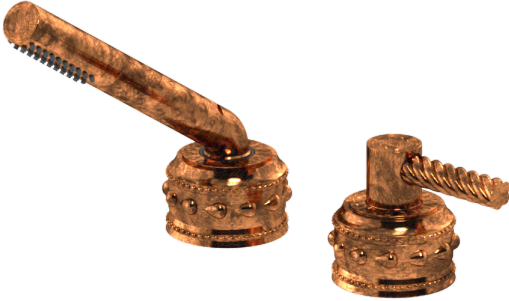

## Unity Roman Tub Handshower & Eternity Lever Diverter

**B-UN-008-ET-P11-00**

Indulge in the epitome of opulence with the Unity Roman Tub Handshower, a masterpiece crafted to elevate your bathing experience to celestial heights. Designed by Susan Dunn, this divine creation exudes timeless sophistication, seamlessly blending artistry with functionality. Immerse yourself in a symphony of luxury as the Eternity Lever Diverter effortlessly channels water, offering a harmonious flow reminiscent of cascading waterfalls in a secluded oasis. Each touch is a testament to exquisite craftsmanship, inviting you to embrace the allure of decadence and refinement. Elevate your sanctuary to new heights with the Unity Roman Tub Handshower, where every moment becomes a lavish celebration of the luxury lifestyle.

- Solid brass construction for durability and reliability.
- 3/4" valve bodies with 20pt 1/4 turn ceramic disc valve cartridge.
- Spout and valves install through 1-1/4" diameter holes.
- Compatible with Susan Dunn Purity Collection pieces.
- Certified to meet or exceed the following codes and standards: ASME A112.18.1/CSAB 125.1-2012