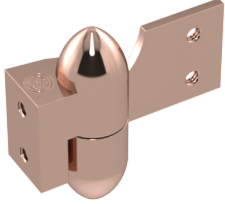

Unity Signature Interior Steel Door Hinge - Right

D-UN-V01-RH

Step into the realm of exquisite elegance and impeccable craftsmanship with the Unity Signature Interior Steel Door Hinge, a quintessential embodiment of luxury lifestyle from Susan Dunn. Meticulously crafted with precision and finesse, each hinge is a testament to timeless sophistication and enduring quality. Elevating the essence of interior design, these industry-unique solid brass hinges seamlessly merge functionality with opulence, promising a symphony of smooth operation, security, and lasting durability. Immerse yourself in the allure of luxury living as you adorn your space with these meticulously designed accents, transforming every corner into a sanctuary of refined taste and unparalleled class. Experience the epitome of luxury lifestyle with our Unity Signature Steel Door Hinges, where every detail exudes passion and every installation narrates a tale of elevated living.

- Right Steel Door Hinge
- Crafted of precision machined Solid Brass.
- Available in 11 Signature Interior Finishes