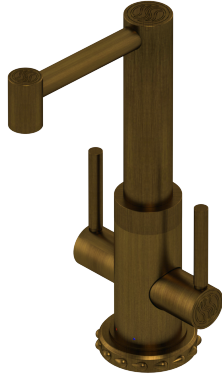

## Unity Instant Hot/Cold Dispenser

**K-UN-410-00**

Elevate your daily hydration routine with the Unity Instant Hot & Cold Dispenser, a pinnacle of sophistication and functionality from Susan Dunn's luxury lifestyle collection. Crafted with precision and passion, this dispenser seamlessly merges cutting-edge technology with timeless elegance. Whether it's a soothing cup of tea on a chilly morning or a refreshing glass of ice-cold water after a workout, the Unity dispenser delivers unparalleled convenience and indulgence. Immerse yourself in the epitome of luxury living as you experience the effortless harmony of form and function with every dispensed drop. Redefine your hydration experience with Unity, where every sip embodies the essence of opulence and refinement.

- Solid brass construction for durability and reliability.
- Compatible with Susan Dunn Unity Collection pieces.
- Certified to meet or exceed the following codes and standards: ASME A112.18.1/CSAB 125.1-2012