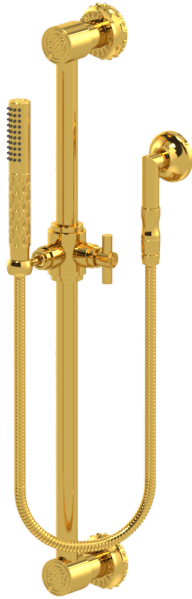

## Unity Handshower with 24" Slide Bar

**S-UN-302-00**

Indulge in the epitome of luxury and elevate your bathing experience with the Unity Hand shower, gracefully presented by Susan Dunn. Crafted with precision and passion, this exquisite piece embodies sophistication and opulence, seamlessly merging functionality with aesthetics. Immerse yourself in the lavish embrace of its meticulously designed 24-inch slide bar, offering unparalleled convenience and style. Each moment spent with the Unity Hand shower is a testament to the essence of a refined lifestyle, where every detail is curated to perfection, inviting you to embrace relaxation and rejuvenation in the most indulgent manner. Experience the pinnacle of elegance and elevate your sanctuary with Susan Dunn's Unity Hand shower.

- Solid brass construction for durability and reliability.
- 1.8 gpm flow restrictor installed in shower wand.
- 60" Spiral hose and Union with 1/2" FIP waterway supplied.
- Meets: ASME A112.18.1-2005 / CSA B125.1-2005.