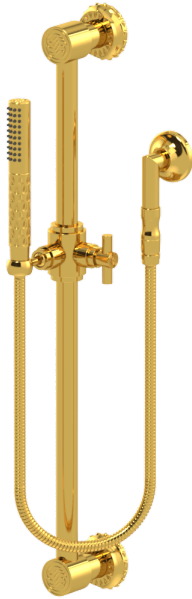

Unity Handshower with 24" Slide Bar

S-UN-302-00

Indulge in the epitome of luxury and elevate your bathing experience with the Unity Hand shower, gracefully presented by Susan Dunn. Crafted with precision and passion, this exquisite piece embodies sophistication and opulence, seamlessly merging functionality with aesthetics. Immerse yourself in the lavish embrace of its meticulously designed 24-inch slide bar, offering unparalleled convenience and style. Each moment spent with the Unity Hand shower is a testament to the essence of a refined lifestyle, where every detail is curated to perfection, inviting you to embrace relaxation and rejuvenation in the most indulgent manner. Experience the pinnacle of elegance and elevate your sanctuary with Susan Dunn's Unity Hand shower.

- Solid brass construction for durability and reliability.
- 1.8 gpm flow restrictor installed in shower wand.
- 60" Spiral hose and Union with 1/2" FIP waterway supplied.
- Meets: ASME A112.18.1-2005 / CSA B125.1-2005.