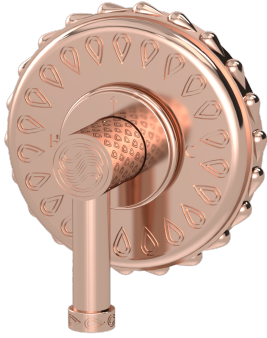

Unity Grand Thermo Shower Plate

B-UN-081-00

Experience unparalleled luxury and sophistication with the Unity Grand Thermostatic Shower Plate, a hallmark of the Susan Dunn collection. Designed for the discerning individual, this exquisite shower plate combines cutting-edge technology with sublime aesthetics to transform your bathroom into a sanctuary of tranquility and opulence. Crafted from premium materials, it offers a seamless blend of functionality and elegance, ensuring every moment spent in its embrace is an indulgent journey towards serenity and rejuvenation. Embrace the epitome of luxury living with the Unity Grand Thermostatic Shower Plate and elevate your daily ritual to an art form.

- Solid brass construction for durability and reliability.
- Includes all hardware for installation.
- Requires rough valve/separate volume controls or positive diverter to operate system.
- Compatible with Susan Dunn Serenity Collection pieces.