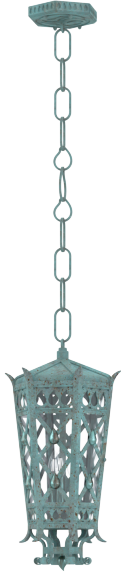

Unity Grand Pendant

L-UN-850-00

Indulge in the epitome of sophistication and elegance with the Unity Grand Pendant by Susan Dunn. Crafted with meticulous attention to detail, this exquisite piece effortlessly merges timeless design with modern allure. Each facet of the pendant exudes opulence, from the shimmering crystals that cascade delicately to the sleek, polished metal framework. Elevating any space with its radiant presence, the Unity Grand Pendant is more than just a lighting fixture—it's a statement of refined taste and discerning style. Embrace the luxurious essence of fine living and immerse yourself in the beauty of this captivating centerpiece, a symbol of prestige and unparalleled craftsmanship.

- Durable steel and brass construction.
- Includes (3) Dimmable LED light bulbs.