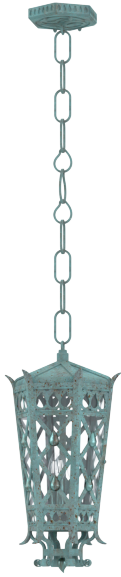

Unity Grand Pendant

L-UN-850-00

Indulge in the epitome of sophistication and elegance with the Unity Grand Pendant by Susan Dunn. Crafted with meticulous attention to detail, this exquisite piece effortlessly merges timeless design with modern allure. Each facet of the pendant exudes opulence, from the shimmering crystals that cascade delicately to the sleek, polished metal framework. Elevating any space with its radiant presence, the Unity Grand Pendant is more than just a lighting fixture—it's a statement of refined taste and discerning style. Embrace the luxurious essence of fine living and immerse yourself in the beauty of this captivating centerpiece, a symbol of prestige and unparalleled craftsmanship.

- Durable steel and brass construction.
- Includes (3) Dimmable LED light bulbs.