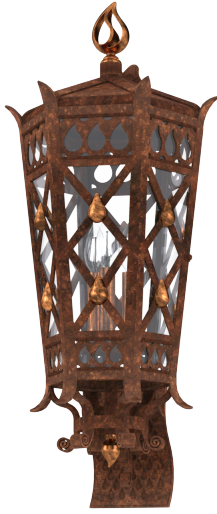

Unity Grand Lantern

L-UN-810-00

Step into the realm of opulence with the Unity Grand Lantern, a beacon of elegance and sophistication from Susan Dunn's luxury lifestyle brand. Crafted with meticulous attention to detail, this exquisite piece exudes a timeless allure, inviting you to illuminate your surroundings with unparalleled grace. Immerse yourself in the warm glow of its flickering flame, as the intricate design dances in harmony with the ambiance of your space, effortlessly blending modern chic with classic allure. Elevate your living experience and ignite the passion for luxurious living with the Unity Grand Lantern, a true embodiment of refined taste and unparalleled craftsmanship.