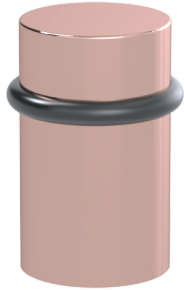

Unity Grand Floor Stop

D-UN-011-00

Elevate the ambiance of your living space with the Unity Grand Floor Stop, a masterpiece from the prestigious Susan Dunn collection. Crafted with meticulous attention to detail and designed to seamlessly blend functionality with opulence, this floor stop embodies the essence of luxury living. Handcrafted from premium materials, its sleek silhouette and timeless design evoke a sense of refinement and sophistication. Whether adorning the entrance of a grand mansion or enhancing the allure of a chic urban loft, this exquisite accessory promises to elevate any interior with its unparalleled craftsmanship. Immerse yourself in the world of luxury and indulge in the exquisite allure of the Unity Grand Floor Stop, a testament to the passion for superior quality and elegance that defines the Susan Dunn brand.

- Compatible with other Susan Dunn Purity Collection pieces
- Solid Brass Construction
- All hardware for mounting included