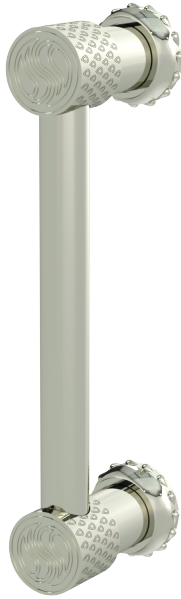

Unity Grand Door Pull

D-UN-112-00

Elevate your entryway with the exquisite Unity Grand Door Pull, a testament to sophistication and balance. Crafted with meticulous attention to detail, this stunning piece features two intricately laser-engraved brass posts seamlessly merging with a sleek arm, exuding a modern elegance. Enhanced with ornate rosettes at the base, it offers an added touch of complexity. Choose from an array of finishes to personalize this masterpiece and infuse your space with a reflection of your unique style, transforming your door into a statement of luxury and refinement.

- Precision machined solid brass for a timeless design.
- Includes all hardware for installation: Phillips Flat Head Wood Screw 1in
- Compatible with other Susan Dunn Unity Collection pieces.