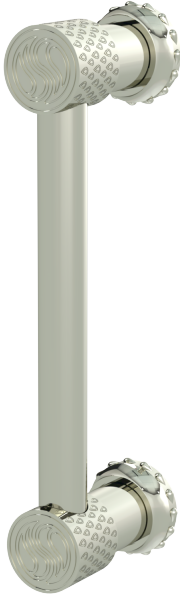

Unity Grand Door Pull

D-UN-112-00

Elevate your entryway with the exquisite Unity Grand Door Pull, a testament to sophistication and balance. Crafted with meticulous attention to detail, this stunning piece features two intricately laser-engraved brass posts seamlessly merging with a sleek arm, exuding a modern elegance. Enhanced with ornate rosettes at the base, it offers an added touch of complexity. Choose from an array of finishes to personalize this masterpiece and infuse your space with a reflection of your unique style, transforming your door into a statement of luxury and refinement.

- Precision machined solid brass for a timeless design.
- Includes all hardware for installation: Phillips Flat Head Wood Screw 1in
- Compatible with other Susan Dunn Unity Collection pieces.