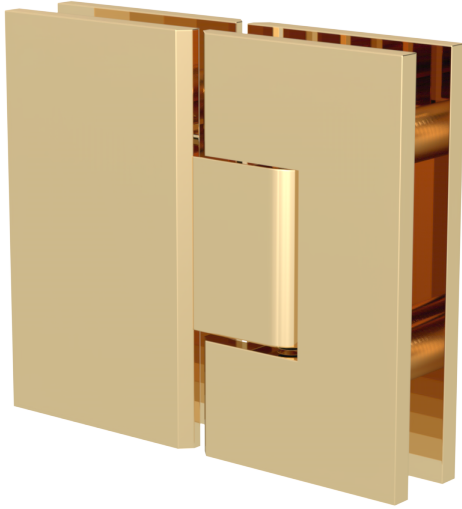

Unity Glass To Glass Mount Shower Door Hinge

D-UN-V1E180-00

Elevate your shower experience with the Unity Glass-to-Glass Mount Shower Door Hinge by Susan Dunn. Crafted with meticulous attention to detail and precision engineering, this hinge seamlessly merges form and function, embodying the epitome of luxury living. Designed to evoke a sense of opulence and sophistication, it transforms any bathroom into a sanctuary of indulgence. Immerse yourself in the seamless operation and unparalleled durability of this exquisite hinge, as it effortlessly enhances the elegance of your shower space. Embrace the art of living lavishly with Susan Dunn's Unity Glass-to-Glass Mount Shower Door Hinge, where every shower becomes a moment of pure indulgence and relaxation.