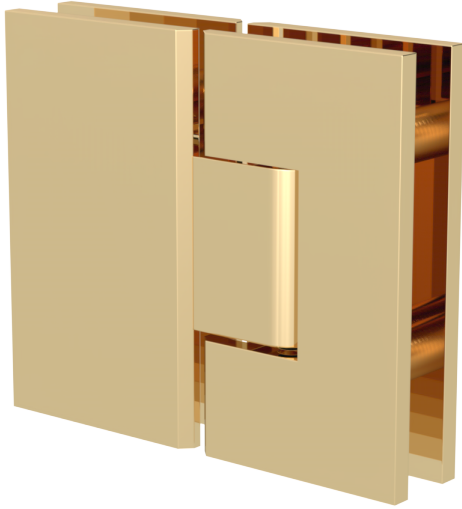

## Unity Glass To Glass Mount Shower Door Hinge

**D-UN-V1E180-00**

Elevate your shower experience with the Unity Glass-to-Glass Mount Shower Door Hinge by Susan Dunn. Crafted with meticulous attention to detail and precision engineering, this hinge seamlessly merges form and function, embodying the epitome of luxury living. Designed to evoke a sense of opulence and sophistication, it transforms any bathroom into a sanctuary of indulgence. Immerse yourself in the seamless operation and unparalleled durability of this exquisite hinge, as it effortlessly enhances the elegance of your shower space. Embrace the art of living lavishly with Susan Dunn's Unity Glass-to-Glass Mount Shower Door Hinge, where every shower becomes a moment of pure indulgence and relaxation.