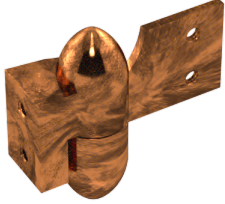

Unity Signature Exterior Steel Door Hinge - Right

D-UN-V01-RH-EX

Step into the realm of exquisite elegance and impeccable craftsmanship with the Unity Signature Exterior Steel Door Hinge, a quintessential embodiment of luxury lifestyle from Susan Dunn. Meticulously crafted with precision and finesse, each hinge is a testament to timeless sophistication and enduring quality. Elevating the essence of exterior design, these industry-unique solid brass hinges seamlessly merge functionality with opulence, promising a symphony of smooth operation, security, and lasting durability. Immerse yourself in the allure of luxury living as you adorn your space with these meticulously designed accents, transforming every corner into a sanctuary of refined taste and unparalleled class. Experience the epitome of luxury lifestyle with our Unity Exterior Signature Steel Door Hinges, where every detail exudes passion and every installation narrates a tale of elevated living.

- Right Steel Door Hinge
- Crafted of precision machined Solid Brass.
- Available in 4 Signature Indoor/Outdoor Finishes and Raw Polished Brass prepared for Powder Coat.