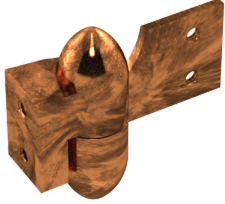

## Unity Signature Exterior Steel Door Right Hinge

**D-UN-V01-RH-EX**

Step into the realm of exquisite craftsmanship and timeless elegance with the Unity Exterior Steel RH Hinge, a pinnacle of luxury and sophistication from Susan Dunn. Crafted with meticulous attention to detail, this hinge not only ensures seamless functionality but also embodies the essence of opulence. Designed to elevate any exterior setting, it merges seamlessly with architectural brilliance, promising a journey of unmatched luxury and refined taste. Elevate your living space with the embodiment of passion and immerse yourself in the world of Susan Dunn's unparalleled craftsmanship.

- Crafted of precision machined solid brass.
- Available in Raw Polished Brass