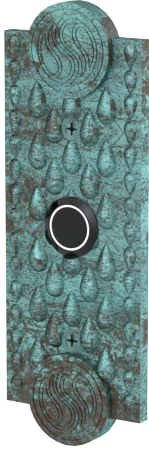

Unity Door Bell

D-UN-200-00

Step into the realm of opulence and elevate the ambiance of your home with the Unity Door Bell from Susan Dunn. Crafted with meticulous attention to detail and imbued with an unwavering commitment to quality, this exquisite piece seamlessly merges functionality with artistry. Designed to evoke a sense of timeless sophistication, the Unity Door Bell exudes luxury at every chime, resonating with the essence of refined living. Embrace the fusion of tradition and modernity as you indulge in the symphony of elegance that this masterpiece brings to your doorstep, marking your entry into a world where luxury meets passion and every touch exudes immersive indulgence.

- Compatible with other Susan Dunn Purity Collection pieces.
- Crafted of precision machined solid brass.
- Includes all hardware for installation.