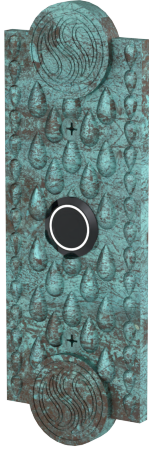

Unity Door Bell

D-UN-200-00

Step into the realm of opulence and elevate the ambiance of your home with the Unity Door Bell from Susan Dunn. Crafted with meticulous attention to detail and imbued with an unwavering commitment to quality, this exquisite piece seamlessly merges functionality with artistry. Designed to evoke a sense of timeless sophistication, the Unity Door Bell exudes luxury at every chime, resonating with the essence of refined living. Embrace the fusion of tradition and modernity as you indulge in the symphony of elegance that this masterpiece brings to your doorstep, marking your entry into a world where luxury meets passion and every touch exudes immersive indulgence.

- Compatible with other Susan Dunn Purity Collection pieces.
- Crafted of precision machined solid brass.
- Includes all hardware for installation.