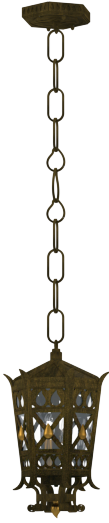

Unity Classic Pendant

L-UN-855-00

Elevate your style to new heights with the Unity Classic Pendant from Susan Dunn, a beacon of luxury craftsmanship and timeless elegance. Inspired by the harmony of unity, this exquisite piece exudes passion and sophistication with its meticulously handcrafted design and impeccable attention to detail. Crafted from the finest materials, each pendant embodies the essence of luxury living, inviting you to immerse yourself in the refined beauty of its sleek lines and captivating allure. Elevate any ensemble and make a statement of opulence with the Unity Classic Pendant, a symbol of prestige and unparalleled luxury.

- Durable steel and brass construction.
- Includes (3) Dimmable LED light bulbs.