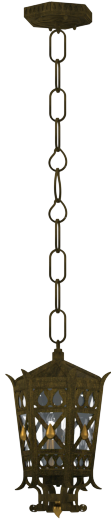

Unity Classic Pendant

L-UN-855-00

Elevate your style to new heights with the Unity Classic Pendant from Susan Dunn, a beacon of luxury craftsmanship and timeless elegance. Inspired by the harmony of unity, this exquisite piece exudes passion and sophistication with its meticulously handcrafted design and impeccable attention to detail. Crafted from the finest materials, each pendant embodies the essence of luxury living, inviting you to immerse yourself in the refined beauty of its sleek lines and captivating allure. Elevate any ensemble and make a statement of opulence with the Unity Classic Pendant, a symbol of prestige and unparalleled luxury.

- Durable steel and brass construction.
- Includes (3) Dimmable LED light bulbs.