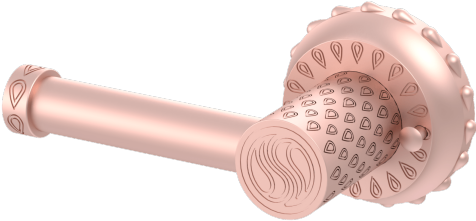

Unity Classic Lever Privacy Door Set

D-UN-P10-00

Indulge in the epitome of elegance and functionality with the Unity Classic Lever Privacy Door Set, a masterpiece crafted by Susan Dunn. Designed for those who embrace the finer things in life, this exquisite door set embodies the essence of luxury living. Immerse yourself in the artistry of its timeless design, meticulously crafted to evoke a sense of sophistication and refinement in every detail. With its smooth, ergonomic lever and durable construction, this door set not only adds a touch of opulence to your space but also ensures unparalleled privacy and security. Elevate your surroundings with the Unity Classic Lever Privacy Door Set, where passion for quality meets the epitome of luxury lifestyle.

- Includes matching finished faceplate and mounting screws.
- Stainless steel latch bolt crafted for quiet entry and endurance.
- Handles and trims crafted of precision machined solid brass.
- Includes all hardware for installation.