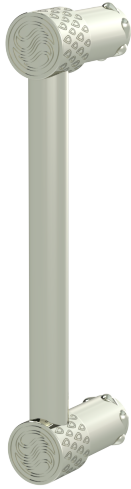

Unity Classic Door Pull

D-UN-001-00

Indulge in the epitome of luxury living with the Unity Classic Door Pull by Susan Dunn—an exquisite fusion of timeless elegance and unparalleled craftsmanship. Elevate the ambiance of your space with this iconic piece, meticulously designed to evoke a sense of opulence and sophistication. Each detail, from the intricate Unity posts to the flawless finish, exudes a passion for perfection that is unmistakable. Immerse yourself in a world where every touch speaks of luxury, where every glance invites admiration. With the Unity Classic Door Pull, elevate your surroundings to a realm of unparalleled refinement and allure.

- Precision machined solid brass for a timeless design.
- Includes all hardware for installation: Pan Head Phillips Screw 1/2-13 X 2in.
- Compatible with other pieces from Susan Dunn Luxury Collections.