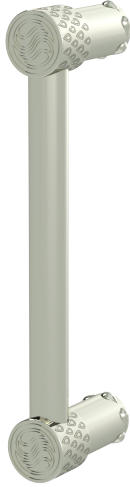

Unity Classic Door Pull

D-UN-001-00

Indulge in the epitome of luxury living with the Unity Classic Door Pull by Susan Dunn—an exquisite fusion of timeless elegance and unparalleled craftsmanship. Elevate the ambiance of your space with this iconic piece, meticulously designed to evoke a sense of opulence and sophistication. Each detail, from the intricate Unity posts to the flawless finish, exudes a passion for perfection that is unmistakable. Immerse yourself in a world where every touch speaks of luxury, where every glance invites admiration. With the Unity Classic Door Pull, elevate your surroundings to a realm of unparalleled refinement and allure.

- Precision machined solid brass for a timeless design.
- Includes all hardware for installation: Pan Head Phillips Screw 1/2-13 X 2in.
- Compatible with other pieces from Susan Dunn Luxury Collections.