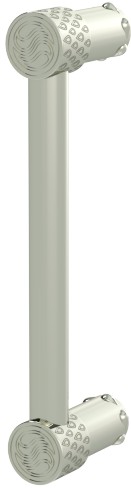

## Unity Classic Door Pull

**D-UN-001-00**

Indulge in the epitome of luxury living with the Unity Classic Door Pull by Susan Dunn—an exquisite fusion of timeless elegance and unparalleled craftsmanship. Elevate the ambiance of your space with this iconic piece, meticulously designed to evoke a sense of opulence and sophistication. Each detail, from the intricate Unity posts to the flawless finish, exudes a passion for perfection that is unmistakable. Immerse yourself in a world where every touch speaks of luxury, where every glance invites admiration. With the Unity Classic Door Pull, elevate your surroundings to a realm of unparalleled refinement and allure.

- Precision machined solid brass for a timeless design.
- Includes all hardware for installation: Pan Head Phillips Screw 1/2-13 X 2in.
- Compatible with other pieces from Susan Dunn Luxury Collections.