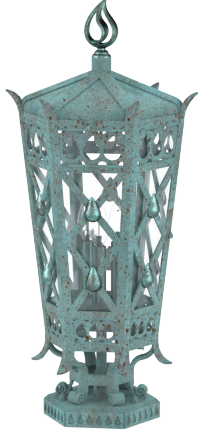

Unity Classic Column Lantern

L-UN-840-00

Step into a realm of timeless elegance and illuminate your surroundings with the Unity Classic Column Lantern from Susan Dunn. Crafted with meticulous attention to detail, this exquisite piece embodies the essence of luxury living. Its sleek design exudes sophistication, while the warm glow of its light envelops you in an atmosphere of tranquility and refinement. Whether adorning your outdoor space or gracing your entryway, this lantern effortlessly elevates any environment, inviting you to indulge in the unparalleled beauty of the luxury lifestyle. Experience the perfect blend of style and functionality, as the Unity Classic Column Lantern becomes a cherished centerpiece in your pursuit of exquisite living.