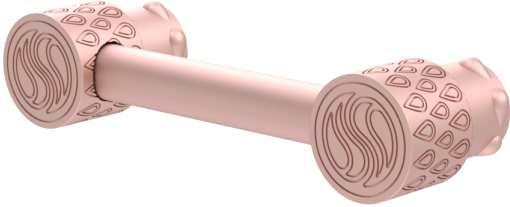

Unity Classic Cabinet Pull

C-UN-07-00

Experience the pinnacle of sophistication with the Susan Dunn Unity Collection, where every aspect exudes luxury and refinement. Each cabinet pull is not just a practical component but a work of art, meticulously designed to enhance your environment. With its intricately etched dual posts reminiscent of falling water droplets and its jewel-like quality, every detail reflects unparalleled craftsmanship and elegance. The smooth brass arm, gracefully suspended between the stunning posts, perfectly embodies the marriage of artistry and functionality, epitomizing the essence of "Where Art Meets Utility®". Elevate your space with the Susan Dunn Unity Collection and immerse yourself in the harmonious blend of beauty and purpose.

- Includes 1" and 1-3/4" long 8-32 solid brass screws for easy installation.
- Precision machined solid brass for a timeless design.
- Coordinates with other Susan Dunn Unity Collection pieces.