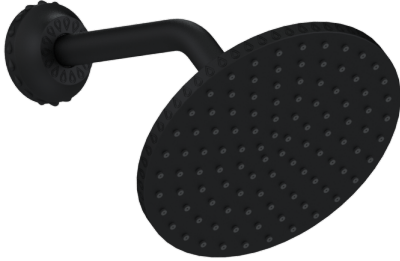

Unity 7" Round Showerhead with Swivel Easy Clean Jets

B-UN-007-00

Step into a realm of opulence and indulgence with the Unity 7" Round Showerhead by Susan Dunn. Crafted with meticulous attention to detail, this epitome of luxury redefines the bathing experience. Immerse yourself in a cascade of rejuvenating water, as the swivel easy-clean jets gently caress your skin, offering a sensation of pure bliss. Designed to harmonize with the most discerning of tastes, this showerhead effortlessly combines functionality with exquisite aesthetics, elevating your daily ritual to a transcendent affair. Transform your bathroom into a sanctuary of serenity with the Unity 7" Round Showerhead, where luxury meets sophistication in every drop.

- Solid brass construction for durability and reliability.
- 1/2" female inlet with swivel connection.
- Flexible spray nozzles allow for easy removal of hard water build-up.
- 2.5 gpm flow restrictor installed.