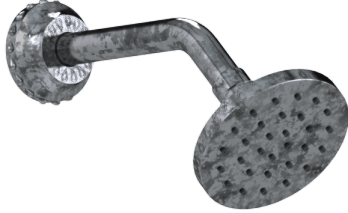

## Unity 4" Round Showerhead with Swivel Easy Clean Jets

**B-UN-004-00**

Indulge in the epitome of opulence and sophistication with the Unity 4" Round Showerhead by Susan Dunn. Crafted with meticulous attention to detail, this luxurious addition to your bathroom sanctuary combines unparalleled functionality with exquisite design. Immerse yourself in a cascade of rejuvenating water, effortlessly controlled with swivel easy-clean jets for a bespoke shower experience. Elevate your daily routine to a lavish ritual, where every moment spent under the Unity 4 Round Showerhead transcends the ordinary, epitomizing the essence of refined living and timeless elegance.

- Solid brass construction for durability and reliability.
- 1/2" female inlet with swivel connection.
- Flexible spray nozzles allow for easy removal of hard water build-up.
- 2.5 gpm flow restrictor installed.