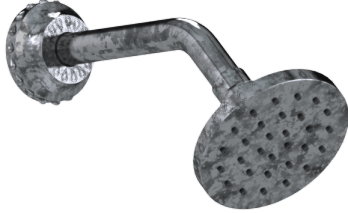

Unity 4" Round Showerhead with Swivel Easy Clean Jets

B-UN-004-00

Indulge in the epitome of opulence and sophistication with the Unity 4" Round Showerhead by Susan Dunn. Crafted with meticulous attention to detail, this luxurious addition to your bathroom sanctuary combines unparalleled functionality with exquisite design. Immerse yourself in a cascade of rejuvenating water, effortlessly controlled with swivel easy-clean jets for a bespoke shower experience. Elevate your daily routine to a lavish ritual, where every moment spent under the Unity 4 Round Showerhead transcends the ordinary, epitomizing the essence of refined living and timeless elegance.

- Solid brass construction for durability and reliability.
- 1/2" female inlet with swivel connection.
- Flexible spray nozzles allow for easy removal of hard water build-up.
- 2.5 gpm flow restrictor installed.