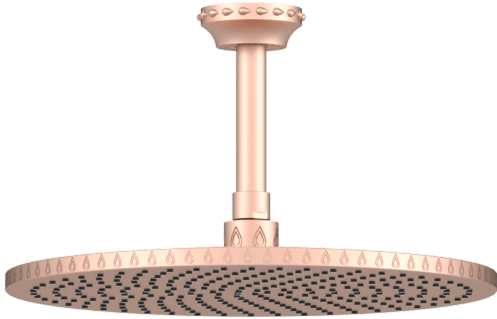

Unity 12" Round Ceiling Mount Rainhead with Swivel Easy Clean Jets

B-UN-013-00

Step into the realm of opulence with the Unity 12" Round Ceiling Mount Rain head, a pinnacle of luxury crafted by Susan Dunn. Elevating your shower experience to unparalleled heights, this exquisite piece embodies the epitome of sophistication and indulgence. Immerse yourself in a cascade of rejuvenating water, courtesy of its swivel easy-clean jets, meticulously designed to provide a seamless blend of functionality and elegance. Crafted with precision and passion, each detail of the Unity Rain head reflects a commitment to superior quality and timeless style, making it a statement piece for those who appreciate the finer things in life. Redefine your daily ritual and embrace the essence of luxury with Susan Dunn's Unity Rain head, where every shower becomes an indulgent escape into blissful tranquility.

- Solid brass construction for durability and reliability.
- 1/2" female inlet with swivel connection.
- Flexible spray nozzles allow for easy removal of hard water build-up.
- 2.5 gpm flow restrictor installed.
- Certified to meet or exceed the following codes and standards: ASME A112.18.1/CSAB 125.1-2012.