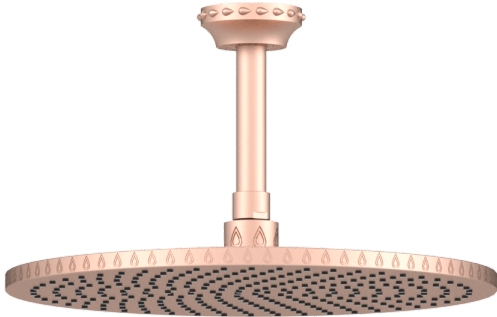

## Unity 12" Round Ceiling Mount Rainhead with Swivel Easy Clean Jets

**B-UN-013-00**

Step into the realm of opulence with the Unity 12" Round Ceiling Mount Rain head, a pinnacle of luxury crafted by Susan Dunn. Elevating your shower experience to unparalleled heights, this exquisite piece embodies the epitome of sophistication and indulgence. Immerse yourself in a cascade of rejuvenating water, courtesy of its swivel easy-clean jets, meticulously designed to provide a seamless blend of functionality and elegance. Crafted with precision and passion, each detail of the Unity Rain head reflects a commitment to superior quality and timeless style, making it a statement piece for those who appreciate the finer things in life. Redefine your daily ritual and embrace the essence of luxury with Susan Dunn's Unity Rain head, where every shower becomes an indulgent escape into blissful tranquility.

- Solid brass construction for durability and reliability.
- 1/2" female inlet with swivel connection.
- Flexible spray nozzles allow for easy removal of hard water build-up.
- 2.5 gpm flow restrictor installed.
- Certified to meet or exceed the following codes and standards: ASME A112.18.1/CSAB 125.1-2012.