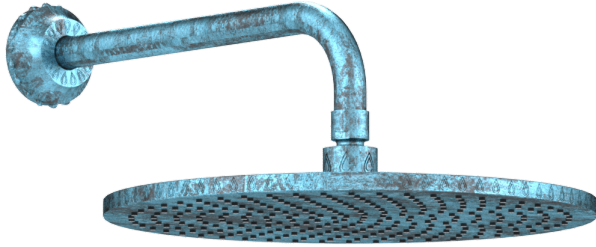

Unity 12" Rain Shower Head with Rosette

B-UN-012-00

Step into the realm of opulence with the Unity 12" Rain Shower Head by Susan Dunn, a pinnacle of luxury living. Crafted with meticulous attention to detail and unparalleled quality, this shower head transforms your daily routine into a lavish escape. Immerse yourself in a cascade of rejuvenating water, as its sleek design and cutting-edge technology deliver an indulgent shower experience. Elevate your bathroom oasis with this statement piece, embodying the essence of sophistication and refinement. Experience the fusion of style and functionality with the Unity 12" Rain Shower Head, a testament to the art of luxury living.

- Solid brass construction for durability and reliability.
- 1/2" female swivel connection
- Shipped with easy clean jets.
- 2.5 gpm flow restrictor installed.