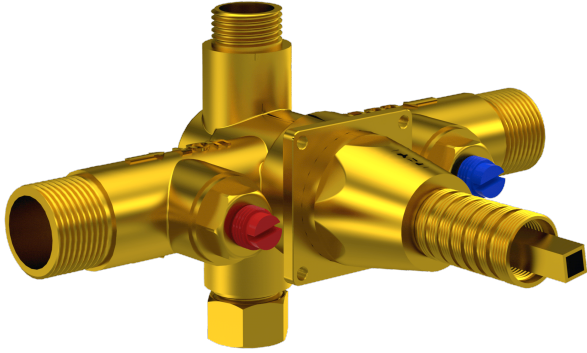

## 1/2" Thermostatic Valve

**B-VALVE-030**

Indulge in the epitome of opulence and functionality with our Thermostatic Valve, a quintessential addition to elevate your luxurious lifestyle. Crafted with meticulous attention to detail, this valve seamlessly combines cutting-edge technology with timeless elegance, ensuring precise temperature control for your comfort. Immerse yourself in the lavish experience as you effortlessly adjust the flow and temperature, enhancing every moment of your bathing ritual. Designed to exceed expectations, our Thermostatic Valve embodies sophistication and refinement, transforming your bathroom into a sanctuary of relaxation and indulgence. Elevate your everyday with Susan Dunn's exquisite craftsmanship and unparalleled commitment to luxury living.

- Solid-brass components from Italy, Germany, and United States.
- Precisely-machined valves from Germany and France.
- Certified to meet or exceed the following codes and standards: ASME A112.18.1/CSAB 125.1-2011.