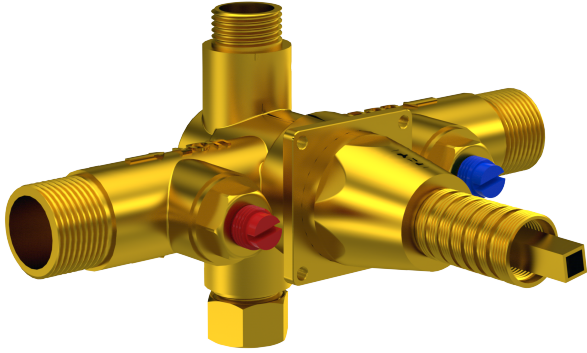

## 1/2" Thermostatic Valve

**B-VALVE-030**

Indulge in the epitome of opulence and functionality with our Thermostatic Valve, a quintessential addition to elevate your luxurious lifestyle. Crafted with meticulous attention to detail, this valve seamlessly combines cutting-edge technology with timeless elegance, ensuring precise temperature control for your comfort. Immerse yourself in the lavish experience as you effortlessly adjust the flow and temperature, enhancing every moment of your bathing ritual. Designed to exceed expectations, our Thermostatic Valve embodies sophistication and refinement, transforming your bathroom into a sanctuary of relaxation and indulgence. Elevate your everyday with Susan Dunn's exquisite craftsmanship and unparalleled commitment to luxury living.

- Solid-brass components from Italy, Germany, and United States.
- Precisely-machined valves from Germany and France.
- Certified to meet or exceed the following codes and standards: ASME A112.18.1/CSAB 125.1-2011.