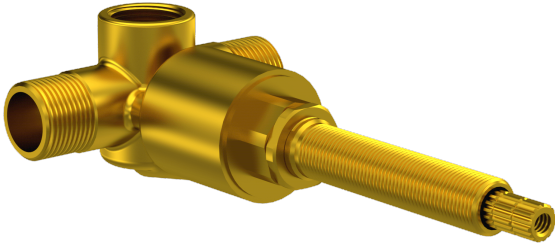

Shower Diverters

B-VALVE-200

Elevate your daily ritual with Susan Dunn's luxurious shower diverters, meticulously crafted to infuse your bathing experience with opulence and sophistication. Designed for the discerning connoisseur of fine living, our shower diverters seamlessly marry form and function, embodying the essence of indulgence and refinement. Immerse yourself in a symphony of cascading water, orchestrated to perfection by our precision-engineered mechanisms, while indulging in the exquisite craftsmanship and attention to detail that define the Susan Dunn lifestyle. Transform your bathroom into a sanctuary of relaxation and rejuvenation, where every moment becomes a celebration of exquisite taste and uncompromising quality. Discover the art of luxury living with Susan Dunn's shower diverters, where passion meets perfection.

- Solid-brass components from Italy, Germany, and United States
- Certified to meet or exceed the following codes and standards: ASME A112.18.1/CSAB 125.1-2011.

NOTE:

This is a precision-made product and we recommend professional installation.