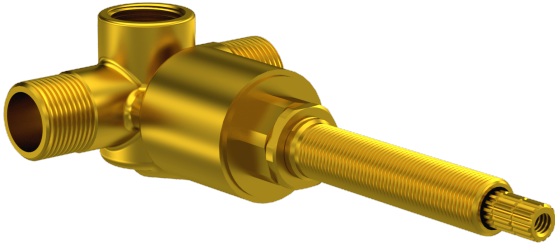

## Shower Diverters

### B-VALVE-200

Elevate your daily ritual with Susan Dunn's luxurious shower diverters, meticulously crafted to infuse your bathing experience with opulence and sophistication. Designed for the discerning connoisseur of fine living, our shower diverters seamlessly marry form and function, embodying the essence of indulgence and refinement. Immerse yourself in a symphony of cascading water, orchestrated to perfection by our precision-engineered mechanisms, while indulging in the exquisite craftsmanship and attention to detail that define the Susan Dunn lifestyle. Transform your bathroom into a sanctuary of relaxation and rejuvenation, where every moment becomes a celebration of exquisite taste and uncompromising quality. Discover the art of luxury living with Susan Dunn's shower diverters, where passion meets perfection.