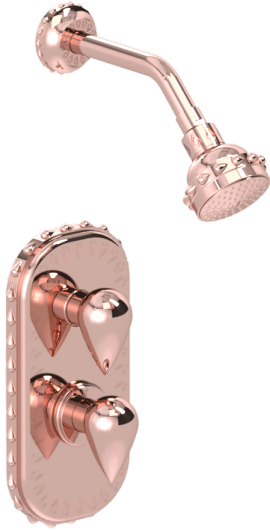

Serenity Shower Set with Unity Shower Head & Thermo Racetrack Shower Plate

S-SE-125-00

Elevate your daily shower routine to an indulgent experience with the Serenity Shower Set featuring the Unity Shower Head and Thermostatic Racetrack Shower Plate from Susan Dunn. Crafted with meticulous attention to detail, this luxury shower ensemble embodies sophistication and opulence. Immerse yourself in a symphony of relaxation as the Unity Shower Head envelops you in a cascade of soothing water, while the Thermostatic Racetrack Shower Plate ensures the perfect temperature for an unparalleled sensory journey. Designed for those who appreciate the finer things in life, this set combines exquisite design with cutting-edge technology to transform your bathroom into a sanctuary of serenity. Experience the epitome of luxury living with the Serenity Shower Set from Susan Dunn.

- Solid brass construction for durability and reliability.
- 2.5 gpm flow restrictor installed.
- Coordinates with other pieces from Susan Dunn Collections.
- Certified to meet or exceed the following codes and standards: ASME A112.18.1/CSAB 125.1-2012