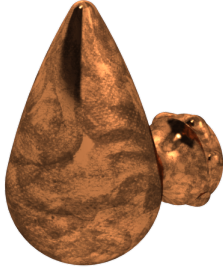

Serenity Royal Cabinet Knob

C-SE-06-00

Indulge in the serene elegance of the Susan Dunn Serenity Collection, where luxury meets tranquility. Each piece, meticulously crafted from eco-conscious solid brass, embodies the essence of calm inspired by the gentle flow of water. With its sleek design reminiscent of a delicate water drop, every knob is a symphony of form and function, exuding an irresistible allure that captivates the senses. Elevate your space with the grandeur of these opulent fixtures, commanding attention and admiration with their exquisite detail and undeniable presence. Experience luxury redefined with the Susan Dunn Serenity Collection.

- Includes 1" and 1-3/4" long 8-32 solid brass screws for easy installation.
- Precision machined solid brass for a timeless design.
- Coordinates with other Susan Dunn Serenity Collection pieces.
- Organic water-drop inspired design for comfortable grip.