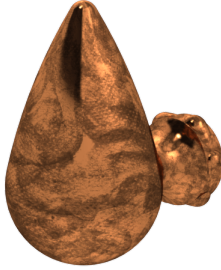

Serenity Royal Cabinet Knob

C-SE-06-00

Indulge in the serene elegance of the Susan Dunn Serenity Collection, where luxury meets tranquility. Each piece, meticulously crafted from eco-conscious solid brass, embodies the essence of calm inspired by the gentle flow of water. With its sleek design reminiscent of a delicate water drop, every knob is a symphony of form and function, exuding an irresistible allure that captivates the senses. Elevate your space with the grandeur of these opulent fixtures, commanding attention and admiration with their exquisite detail and undeniable presence. Experience luxury redefined with the Susan Dunn Serenity Collection.

- Includes 1" and 1-3/4" long 8-32 solid brass screws for easy installation.
- Precision machined solid brass for a timeless design.
- Coordinates with other Susan Dunn Serenity Collection pieces.
- Organic water-drop inspired design for comfortable grip.