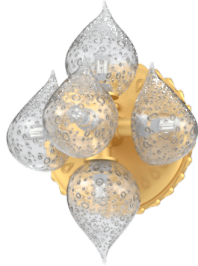

Serenity Penta Wall Sconce

L-SE-105-00

Elevate your space to the pinnacle of luxury with our Serenity Penta Sconce, a dazzling masterpiece that embodies opulence and sophistication. Crafted with meticulous attention to detail, this exquisite fixture features a captivating cluster of four Petite Water Drops encircling a single Classic Water Drop, all elegantly arranged around our artisan-made solid brass Royal Round lighting plate. Each hand-blown glass drop is a unique work of art, showcasing effervescent bubbles that dance with the light, casting enchanting reflections throughout your space. Available in a selection of our Signature Finishes, including 22K Rose and Yellow Gold Plating, the Penta Sconce transforms hallways and focal areas into showcases of unparalleled beauty. Embrace the intersection of functionality and artistry as you curate your lighting dream with our complementary Serenity lighting treasures. Illuminate your surroundings with a touch of glamour, knowing that each Penta Sconce is as unique as you are, ensuring a truly bespoke experience that epitomizes the essence of luxury living.

- Responsibly source Solid Brass Royal Round 7" Plate individually sculpted on state-of-the-art artisan-operated CNC machinery and hand-finished to perfection
- Choose from 15 Signature Finishes including 22K Rose and Yellow Gold Plating
- Exclusive Petite (4) and Classic (1) Water Glass Drops hand blown by our highly recognized world-class Master Glass Blower
- Artisan Assembly with Hand-Finishing
- 120V - UL Listed for Interior Use
- 12V Driver
- Efficient energy and long-lasting 12V LED Bulbs, 12V Dimmable, 2.2W G4 Bi-Pin 2700K warm light evoke relaxing and restful emotions (6 Included)