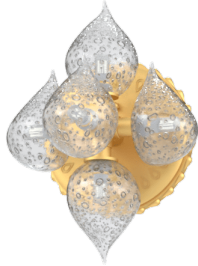

## Serenity Penta Wall Sconce

**L-SE-105-00**

Elevate your space to the pinnacle of luxury with our Serenity Penta Sconce, a dazzling masterpiece that embodies opulence and sophistication. Crafted with meticulous attention to detail, this exquisite fixture features a captivating cluster of four Petite Water Drops encircling a single Classic Water Drop, all elegantly arranged around our artisan-made solid brass Royal Round lighting plate. Each hand-blown glass drop is a unique work of art, showcasing effervescent bubbles that dance with the light, casting enchanting reflections throughout your space. Available in a selection of our Signature Finishes, including 22K Rose and Yellow Gold Plating, the Penta Sconce transforms hallways and focal areas into showcases of unparalleled beauty. Embrace the intersection of functionality and artistry as you curate your lighting dream with our complementary Serenity lighting treasures. Illuminate your surroundings with a touch of glamour, knowing that each Penta Sconce is as unique as you are, ensuring a truly bespoke experience that epitomizes the essence of luxury living.

- Responsibly source Solid Brass Royal Round 7" Plate individually sculpted on state-of-the-art artisan-operated CNC machinery and hand-finished to perfection
- Choose from 15 Signature Finishes including 22K Rose and Yellow Gold Plating
- Exclusive Petite (4) and Classic (1) Water Glass Drops hand blown by our highly recognized world-class Master Glass Blower
- Artisan Assembly with Hand-Finishing
- 120V - UL Listed for Interior Use
- 12V Driver
- Efficient energy and long-lasting 12V LED Bulbs, 12V Dimmable, 2.2W G4 Bi-Pin 2700K warm light evoke relaxing and restful emotions (6 Included)