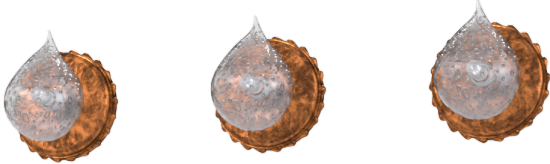

Serenity Grand Sconce Set

L-SE-311-00

Indulge in the epitome of opulence and tranquility with our Serenity Grand Sconce Set, a hallmark of luxury living from Susan Dunn. Crafted with meticulous attention to detail, each sconce emanates an aura of elegance and refinement, casting a soft, inviting glow that transforms any space into a sanctuary of serenity. With its timeless design and impeccable craftsmanship, this set embodies the essence of sophistication, elevating your home décor to new heights of grandeur. Immerse yourself in the ambiance of luxury living, where every detail is curated to perfection, and experience the allure of the high life with Susan Dunn's Serenity Grand Sconce Set.

- Compatible with other pieces from Susan Dunn Luxury Collections.
- Plate crafted of precision machined solid brass.
- Artisan crafted hand-blown glass.
- LED Bulb, 12V Dimmable, 2.2W G4 Bi-pin 2700K