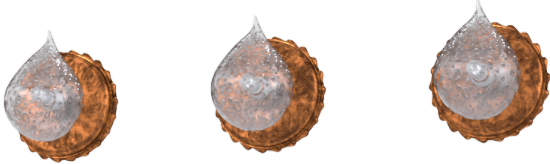

## Serenity Grand Sconce Set

**L-SE-311-00**

Indulge in the epitome of opulence and tranquility with our Serenity Grand Sconce Set, a hallmark of luxury living from Susan Dunn. Crafted with meticulous attention to detail, each sconce emanates an aura of elegance and refinement, casting a soft, inviting glow that transforms any space into a sanctuary of serenity. With its timeless design and impeccable craftsmanship, this set embodies the essence of sophistication, elevating your home décor to new heights of grandeur. Immerse yourself in the ambiance of luxury living, where every detail is curated to perfection, and experience the allure of the high life with Susan Dunn's Serenity Grand Sconce Set.

- Compatible with other pieces from Susan Dunn Luxury Collections.
- Plate crafted of precision machined solid brass.
- Artisan crafted hand-blown glass.
- LED Bulb, 12V Dimmable, 2.2W G4 Bi-pin 2700K