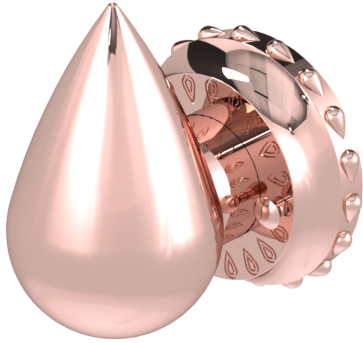

Serenity Grand Knob Privacy Door Set

D-SE-P16-00

Indulge in the epitome of opulence with the Serenity Grand Knob Privacy Door Set from Susan Dunn. Crafted with meticulous attention to detail and an unwavering commitment to luxury, this exquisite door set is more than just an accessory—it's a statement piece that elevates any space. Imbued with a timeless elegance, each knob exudes sophistication and refinement, inviting you to experience a world of tranquility and serenity within your own home. Whether adorning the entrance to your sanctuary or adding a touch of grandeur to your private quarters, this door set embodies the essence of luxury living, promising an unparalleled blend of style, functionality, and prestige. Elevate your surroundings with the Serenity Grand Knob Privacy Door Set and immerse yourself in the lavish lifestyle you deserve.

- Compatible with other Susan Dunn Serenity Collection pieces.
- Includes matching finished faceplate and mounting screws.
- Stainless steel latch bolt crafted for quiet entry and endurance.
- Handles and trims crafted of precision machined solid brass.
- Includes all hardware for installation.