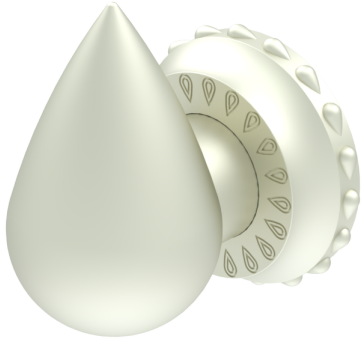

Serenity Grand Knob Passage Door Set

D-SE-016-00

Step into a realm of opulence and refinement with the Serenity Grand Knob Passage Door Set from Susan Dunn. Crafted with meticulous attention to detail, this exquisite piece embodies the epitome of luxury living. The solid brass construction exudes timeless elegance, while the intricate design of the knob evokes a sense of grandeur and sophistication. Elevate the ambiance of any space as you open doors to serenity and prestige, indulging in the seamless fusion of style and functionality. Immerse yourself in the allure of luxury living with this masterpiece, where every touch ignites a passion for the finer things in life.

- Compatible with other Susan Dunn Eternity Collection pieces.
- Includes matching finished faceplate and mounting screws.
- Stainless steel latch bolt crafted for quiet entry and endurance.
- Handles and trims crafted of precision machined solid brass.
- Includes all hardware for installation.