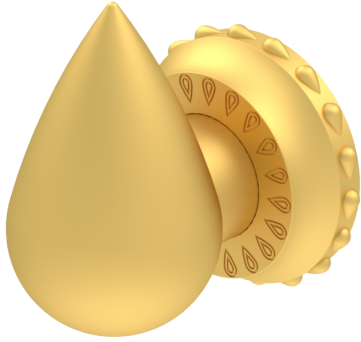

Serenity Grand Knob Dummy Door Hardware

D-SE-D16-00

Elevate the ambiance of your living space with the Serenity Grand Knob Dummy Door Hardware, a pinnacle of opulence and sophistication by Susan Dunn. Crafted with meticulous attention to detail, this exquisite piece embodies the epitome of luxury lifestyle living. Designed to evoke a sense of tranquility and refinement, each knob is a testament to fine craftsmanship, seamlessly blending functionality with unparalleled beauty. Immerse yourself in the world of luxury as you adorn your doors with these stunning accents, a reflection of your discerning taste and appreciation for the finer things in life. Experience serenity in every touch and step into a realm of timeless elegance with Susan Dunn's Serenity Grand Knob.

- Compatible with other Susan Dunn Serenity Collection pieces.
- Handles and trims crafted of precision machined solid brass.
- Includes all hardware for installation: Philips Flat Head Wood Screw 1in.
- Organic water-drop inspired design allows for comfortable grip.