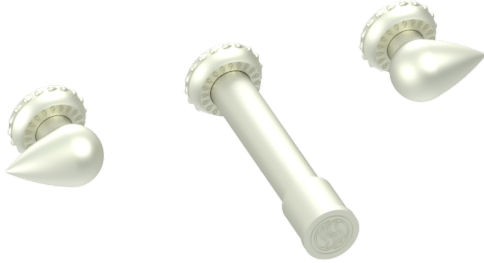

Serenity Classic Drop Signature Wall Mount Faucet Set

B-SE-225C-00

Indulge in the epitome of opulence with the Serenity Classic Signature Wall-Mount Faucet Set from Susan Dunn. Crafted with an unwavering dedication to exquisite design and superior quality, this faucet set is more than a mere fixture—it's a statement piece that elevates the ambiance of any space. Immerse yourself in luxury as the smooth curves and impeccable detailing of the Serenity Classic evoke a sense of timeless elegance. Designed to harmonize effortlessly with your décor, this faucet set transforms every interaction with water into a moment of serenity and refinement. Elevate your living space with the embodiment of luxury living embodied in the Serenity Classic Signature Wall-Mount Faucet Set.

- Solid brass construction for durability and reliability.
- Includes drain assembly.
- 20pt 1/4 turn ceramic disc valve cartridge.
- Standard aerator limited to 1.2 GPM.
- Compatible with Susan Dunn Purity Collection pieces.
- Certified to meet or exceed the following codes and standards: ASME A112.18.1/CSAB 125.1-2012