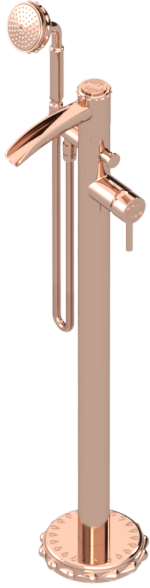

Purity Waterfall Floor Mount Tub Filler

B-PU-318-00

Indulge in the epitome of luxury with our Purity Waterfall Floor Mount Tub Filler, a harmonious blend of elegance and functionality. Crafted as a sculptural masterpiece, this fixture invites you to immerse yourself in tranquil moments of relaxation. With its substantial single post resting upon our exquisite Signature Royal Base, adorned with a captivating Yin Yang Medallion encircled by a cascade of waterdrops, every detail exudes opulence. The Waterfall Faucet, meticulously crafted and individually made, offers a seamless flow, while the hand shower epitomizes simplicity with its sleek design. Choose from our exclusive range of 16 Signature Artisan-Made finishes to effortlessly complement your unique style, coordinating flawlessly with our distinguished faucetry, hardware, lighting, and accessories collections. Create Your Sanctuary and Indulge Your Senses® with our Purity Collection, where every moment becomes a luxurious experience.

- Responsibly source Solid Brass Signature Royal Base is individually sculpted on state-of-the-art artisan-operated CNC machinery and hand-finished to perfection
- Solid brass construction for durability and reliability
- Individually artisan-made solid brass Signature Waterfall Spout
- Purity Hand Shower with intricate waterdrop embellishments and smooth handle
- Choose from 16 Signature Finishes including 22K Rose and Yellow Gold
- Certified to meet or exceed the following codes and standards: ASME A112.18.1/CSAB 125.1-2012