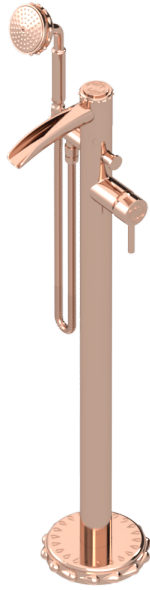

Purity Waterfall Floor Mount Tub Filler

B-PU-318-00

Indulge in the epitome of luxury with our Purity Waterfall Floor Mount Tub Filler, a harmonious blend of elegance and functionality. Crafted as a sculptural masterpiece, this fixture invites you to immerse yourself in tranquil moments of relaxation. With its substantial single post resting upon our exquisite Signature Royal Base, adorned with a captivating Yin Yang Medallion encircled by a cascade of waterdrops, every detail exudes opulence. The Waterfall Faucet, meticulously crafted and individually made, offers a seamless flow, while the hand shower epitomizes simplicity with its sleek design. Choose from our exclusive range of 16 Signature Artisan-Made finishes to effortlessly complement your unique style, coordinating flawlessly with our distinguished faucetry, hardware, lighting, and accessories collections. Create Your Sanctuary and Indulge Your Senses® with our Purity Collection, where every moment becomes a luxurious experience.

- Responsibly source Solid Brass Signature Royal Base is individually sculpted on state-of-the-art artisan-operated CNC machinery and hand-finished to perfection
- Solid brass construction for durability and reliability
- Individually artisan-made solid brass Signature Waterfall Spout
- Purity Hand Shower with intricate waterdrop embellishments and smooth handle
- Choose from 16 Signature Finishes including 22K Rose and Yellow Gold
- Certified to meet or exceed the following codes and standards: ASME A112.18.1/CSAB 125.1-2012