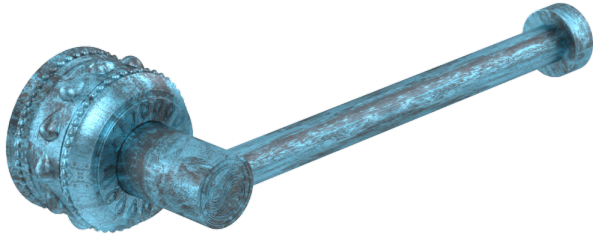

Purity Towel Rod

A-PU-005-00

Indulge in the epitome of luxury living with the Purity Towel Rod by Susan Dunn. Immerse yourself in the seamless fusion of exquisite design and unparalleled functionality, as each detail exudes sophistication and refinement. Crafted with passion and precision, this statement piece transcends mere utility, becoming an essential element of your lavish sanctuary. Elevate your daily rituals to an extraordinary experience, enveloped in the allure of opulence and elegance. Experience the pinnacle of luxury with Susan Dunn's Purity Towel Rod, where every moment is imbued with timeless sophistication.

- Precision machined solid brass for a timeless design.
- Compatible with Susan Dunn Purity Collection pieces.
- Includes all hardware for installation: Phillips Flat Head 1in Wood Screws.