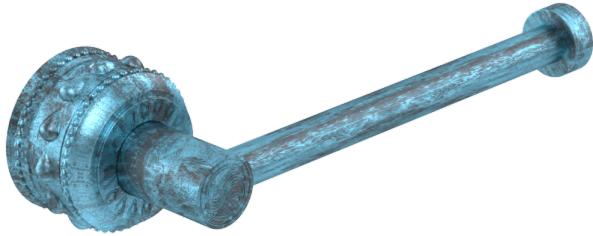

## Purity Towel Rod

**A-PU-005-00**

Indulge in the epitome of luxury living with the Purity Towel Rod by Susan Dunn. Immerse yourself in the seamless fusion of exquisite design and unparalleled functionality, as each detail exudes sophistication and refinement. Crafted with passion and precision, this statement piece transcends mere utility, becoming an essential element of your lavish sanctuary. Elevate your daily rituals to an extraordinary experience, enveloped in the allure of opulence and elegance. Experience the pinnacle of luxury with Susan Dunn's Purity Towel Rod, where every moment is imbued with timeless sophistication.

- Precision machined solid brass for a timeless design.
- Compatible with Susan Dunn Purity Collection pieces.
- Includes all hardware for installation: Phillips Flat Head 1in Wood Screws.