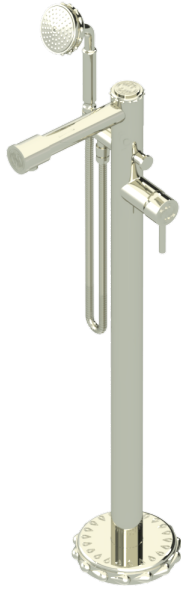

## Purity Signature Floor Mount Tub Filler

**B-PU-320-00**

Indulge in the epitome of luxury with our Purity Signature Floor Mount Tub Filler. Unlike any other, this contemporary masterpiece doubles as a sculptural marvel, inviting you to immerse yourself in ultimate relaxation and opulence. Crafted with meticulous detail, the solid brass Signature Royal Base provides a sturdy foundation for the elegant single post, adorned with a captivating Yin Yang Medallion surrounded by a cascade of waterdrops. Each piece exudes unparalleled quality and substance, epitomized by the distinctive Yin Yang symbol adorning the faucet. Paired with the sleek simplicity of the Purity hand shower, this ensemble is available in 16 exclusive Signature Artisan-Made finishes, ensuring seamless coordination with our extensive range of faucetry, hardware, lighting, and accessories collections. Elevate your sanctuary and indulge your senses with our unparalleled craftsmanship.

- Responsibly source Solid Brass Signature Royal Base is individually sculpted on state-of-the-art artisan-operated CNC machinery and hand-finished to perfection
- Solid brass construction for durability and reliability
- Individually artisan-made Signature Spout with Yin Yang Etching
- Purity Hand Shower with intricate waterdrop embellishments and smooth handle
- Choose from 16 Signature Finishes including 22K Rose and Yellow Gold
- Certified to meet or exceed the following codes and standards: ASME A112.18.1/CSAB 125.1-2012