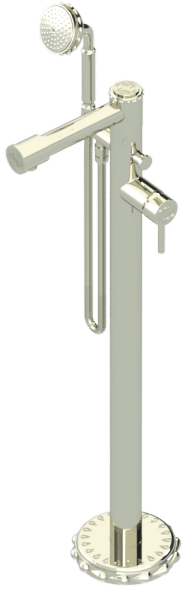

Purity Signature Floor Mount Tub Filler

B-PU-320-00

Indulge in the epitome of luxury with our Purity Signature Floor Mount Tub Filler. Unlike any other, this contemporary masterpiece doubles as a sculptural marvel, inviting you to immerse yourself in ultimate relaxation and opulence. Crafted with meticulous detail, the solid brass Signature Royal Base provides a sturdy foundation for the elegant single post, adorned with a captivating Yin Yang Medallion surrounded by a cascade of waterdrops. Each piece exudes unparalleled quality and substance, epitomized by the distinctive Yin Yang symbol adorning the faucet. Paired with the sleek simplicity of the Purity hand shower, this ensemble is available in 16 exclusive Signature Artisan-Made finishes, ensuring seamless coordination with our extensive range of faucetry, hardware, lighting, and accessories collections. Elevate your sanctuary and indulge your senses with our unparalleled craftsmanship.

- Responsibly source Solid Brass Signature Royal Base is individually sculpted on state-of-the-art artisan-operated CNC machinery and hand-finished to perfection
- Solid brass construction for durability and reliability
- Individually artisan-made Signature Spout with Yin Yang Etching
- Purity Hand Shower with intricate waterdrop embellishments and smooth handle
- Choose from 16 Signature Finishes including 22K Rose and Yellow Gold
- Certified to meet or exceed the following codes and standards: ASME A112.18.1/CSAB 125.1-2012