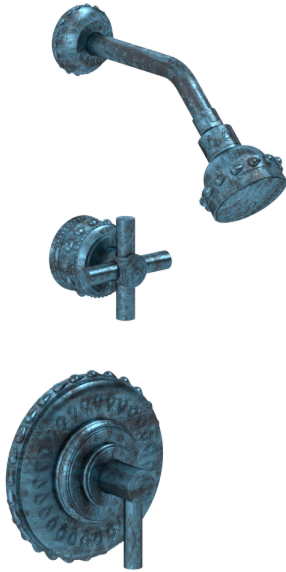

Purity Shower Set with Unity Showerhead, Quatro Diverter, & Royal Thermo Shower Plate

S-PU-114-00

Indulge in the epitome of opulence with the Purity Shower Set, meticulously crafted by Susan Dunn. Elevate your daily routine to a spa-like experience as the Unity Showerhead cascades a symphony of rejuvenating water droplets, enveloping you in a blissful oasis of serenity. Seamlessly controlled by the Quatro Diverter, effortlessly transition between shower functions to suit your mood. The Royal Thermostatic Shower Plate adds a touch of regal sophistication, marrying form with function as it maintains your desired water temperature with precision. Embrace luxury at its finest with this exquisite ensemble, where every shower becomes a lavish escape into the realm of pure indulgence.

- Solid brass construction for durability and reliability.
- 2.5 gpm flow restrictor installed.
- Coordinates with other pieces from Susan Dunn Collections.
- Certified to meet or exceed the following codes and standards: ASME A112.18.1/CSAB 125.1-2012