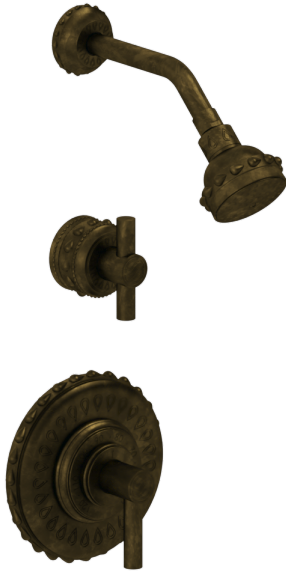

Purity Shower Set with Unity Showerhead, Duo Diverter, & Royal Thermo Shower Plate

S-PU-112-00

Indulge in the epitome of opulence with the Purity Shower Set by Susan Dunn, a masterpiece crafted to elevate your daily ritual into a transcendent experience. Immerse yourself in the seamless fusion of artistry and functionality with the Unity Showerhead, delivering a cascade of rejuvenating water. The exquisite design extends to the 2-Arm Diverter and Grand Thermostatic Shower Plate, seamlessly blending elegance with unparalleled performance. Transform your shower into a sanctuary of luxury, where every detail is meticulously curated to embody sophistication and refinement. Elevate your lifestyle and awaken your senses with the Purity Shower Set – an emblem of timeless elegance and uncompromising quality.

- Solid brass construction for durability and reliability.
- 2.5 gpm flow restrictor installed.
- Coordinates with other pieces from Susan Dunn Collections.
- Certified to meet or exceed the following codes and standards: ASME A112.18.1/CSAB 125.1-2012