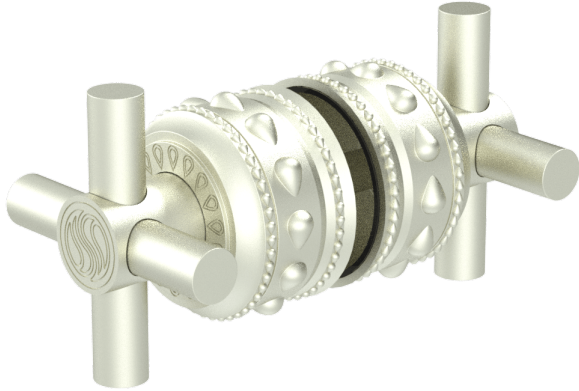

Purity Royal Shower Door Handle Set

B-PU-014-00

Elevate your bathing sanctuary with the Purity Royal Shower Door Handle Set from Susan Dunn. Crafted with meticulous attention to detail and a commitment to luxury, this exquisite handle set embodies the essence of opulence and refinement. Each handle is a testament to timeless elegance, featuring a sleek design and premium materials that effortlessly blend form with function. Immerse yourself in the unparalleled beauty of your shower space as you indulge in the passion for perfection that defines the Susan Dunn experience. Whether you're starting your day or unwinding in the evening, elevate every moment with the Purity Royal Shower Door Handle Set—a symbol of sophistication and sophistication in your luxury lifestyle.

- Solid brass construction for durability and reliability.
- Includes all hardware for installation.
- Suited for 1/2" thick monolithic tempered glass.
- Hole Diameter 1/2"