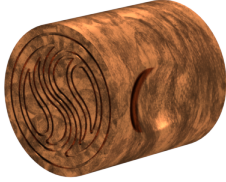

## Purity Royal Cabinet Post

**C-PU-07-00**

Step into the realm of refined elegance with Susan Dunn's Unity Collection, where every design embodies the essence of visual harmony and unification. Crafted with meticulous attention to detail, each piece showcases clean-lined etchings that exude sophistication while embracing the essence of minimalism. But it's not just about aesthetics; our knobs are designed for comfort too, featuring indented ergonomic finger grips that elevate your tactile experience. Melding luxury with sustainability, our eco-friendly solid brass bodies promise enduring beauty that stands the test of time. And with the Royal sizing, each knob becomes a statement of simplicity infused with intricate detail and substantial craftsmanship, epitomizing the essence of luxury living.

- Includes 1" and 1-3/4" long 8-32 solid brass screws for easy installation.
- Precision machined solid brass for a timeless design.
- Coordinates with furniture and other pieces from the collections
- Ergonomically crafted with a variety of options and sizes.