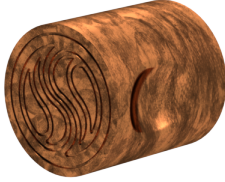

Purity Royal Cabinet Post

C-PU-07-00

Step into the realm of refined elegance with Susan Dunn's Unity Collection, where every design embodies the essence of visual harmony and unification. Crafted with meticulous attention to detail, each piece showcases clean-lined etchings that exude sophistication while embracing the essence of minimalism. But it's not just about aesthetics; our knobs are designed for comfort too, featuring indented ergonomic finger grips that elevate your tactile experience. Melding luxury with sustainability, our eco-friendly solid brass bodies promise enduring beauty that stands the test of time. And with the Royal sizing, each knob becomes a statement of simplicity infused with intricate detail and substantial craftsmanship, epitomizing the essence of luxury living.

- Includes 1" and 1-3/4" long 8-32 solid brass screws for easy installation.
- Precision machined solid brass for a timeless design.
- Coordinates with furniture and other pieces from the collections
- Ergonomically crafted with a variety of options and sizes.