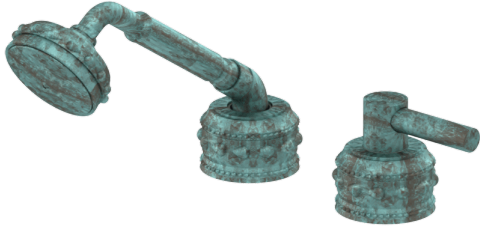

Purity Roman Tub Handshower & Lever Diverter

B-PU-008-P11-00

The polished handshower adds an extra layer of elegance and versatility and includes detailed etchings to complement the handles and faucet.

- Solid brass construction for durability and reliability.
- 3/4" valve bodies with 20pt 1/4 turn ceramic disc valve cartridge.
- Spout and valves install through 1-1/4" diameter holes.
- Compatible with Susan Dunn Purity Collection pieces.
- Certified to meet or exceed the following codes and standards: ASME A112.18.1/CSAB 125.1-2012