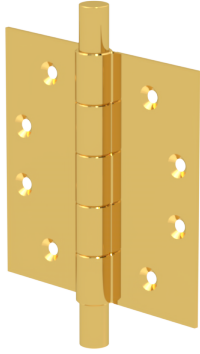

Purity Interior Door Hinge

D-PU-H01-00

Elevate your living space with the epitome of luxury craftsmanship embodied in the Purity Interior Door Hinge by Susan Dunn. Designed for those who appreciate the finer details, this meticulously crafted hinge not only exemplifies precision engineering but also exudes a timeless elegance that seamlessly integrates into any interior aesthetic. Crafted from the finest materials, its sleek and minimalist design evokes a sense of sophistication while ensuring smooth functionality. Elevating the ordinary to extraordinary, the Purity Interior Door Hinge is more than just a functional necessity; it's a statement piece that embodies the essence of a refined lifestyle, inviting you to experience the artistry of home design at its finest.

- Compatible with other Susan Dunn Purity Collection pieces.
- Crafted of precision machined solid brass.
- Includes all hardware for installation.