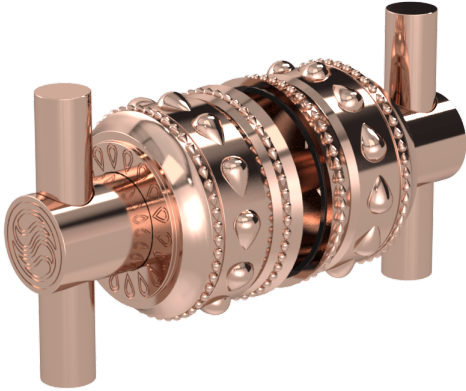

Purity Grand Shower Door Handle Set

B-PU-012-00

Indulge in the epitome of luxury with the Purity Grand Shower Door Handle Set, an exquisite addition to elevate your bathroom sanctuary. Crafted with meticulous attention to detail and a commitment to superior quality, this handle set embodies elegance and sophistication. Designed to seamlessly blend with the modern aesthetic, its sleek lines and opulent finish exude a sense of timeless refinement. Immerse yourself in the allure of luxury living as you adorn your shower space with this statement piece, where every touch embodies passion and every detail reflects the essence of uncompromising style. Elevate your daily rituals to an extraordinary experience with the Purity Grand Shower Door Handle Set, a testament to the art of refined living from Susan Dunn Designs.

- Solid brass construction for durability and reliability.
- Includes all hardware for installation.
- Suited for 1/2" thick monolithic tempered glass.
- Hole Diameter 1/2"