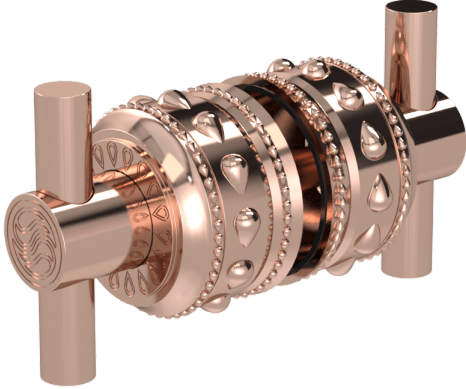

Purity Grand Shower Door Handle Set

B-PU-012-00

Indulge in the epitome of luxury with the Purity Grand Shower Door Handle Set, an exquisite addition to elevate your bathroom sanctuary. Crafted with meticulous attention to detail and a commitment to superior quality, this handle set embodies elegance and sophistication. Designed to seamlessly blend with the modern aesthetic, its sleek lines and opulent finish exude a sense of timeless refinement. Immerse yourself in the allure of luxury living as you adorn your shower space with this statement piece, where every touch embodies passion and every detail reflects the essence of uncompromising style. Elevate your daily rituals to an extraordinary experience with the Purity Grand Shower Door Handle Set, a testament to the art of refined living from Susan Dunn Designs.

- Solid brass construction for durability and reliability.
- Includes all hardware for installation.
- Suited for 1/2" thick monolithic tempered glass.
- Hole Diameter 1/2"