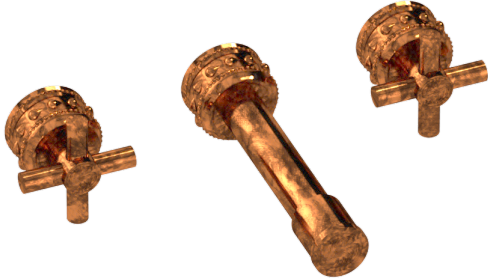

Purity Grand Quatro Signature Wall Mount Faucet Set

B-PU-224-00

Indulge in the epitome of opulence with the Purity Grand Quatro Signature Wall-Mount Faucet Set from Susan Dunn. Elevate your bathing sanctuary to new heights of luxury as you immerse yourself in the harmonious fusion of sleek design and unparalleled craftsmanship. Crafted with meticulous attention to detail, this exquisite faucet set exudes sophistication and refinement, reflecting the discerning taste of the modern connoisseur. Immerse yourself in a world where every touch is a testament to elegance, where form seamlessly meets function, and where the essence of luxury permeates every moment. Elevate your daily rituals to extraordinary experiences with the embodiment of timeless elegance – the Purity Grand Quatro Signature Wall-Mount Faucet Set.

- Solid brass construction for durability and reliability.
- Includes drain assembly.
- 20pt 1/4 turn ceramic disc valve cartridge.
- Standard aerator limited to 1.2 GPM.
- Certified to meet or exceed the following codes and standards: ASME A112.18.1/CSAB 125.1-2012