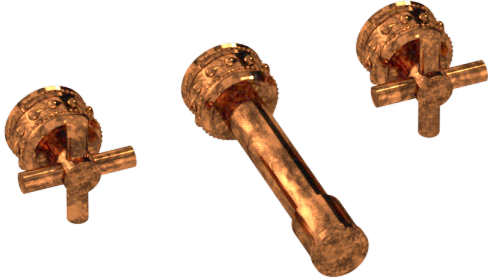

## Purity Grand Quatro Signature Wall Mount Faucet Set

**B-PU-224-00**

Indulge in the epitome of opulence with the Purity Grand Quatro Signature Wall-Mount Faucet Set from Susan Dunn. Elevate your bathing sanctuary to new heights of luxury as you immerse yourself in the harmonious fusion of sleek design and unparalleled craftsmanship. Crafted with meticulous attention to detail, this exquisite faucet set exudes sophistication and refinement, reflecting the discerning taste of the modern connoisseur. Immerse yourself in a world where every touch is a testament to elegance, where form seamlessly meets function, and where the essence of luxury permeates every moment. Elevate your daily rituals to extraordinary experiences with the embodiment of timeless elegance – the Purity Grand Quatro Signature Wall-Mount Faucet Set.

- Solid brass construction for durability and reliability.
- Includes drain assembly.
- 20pt 1/4 turn ceramic disc valve cartridge.
- Standard aerator limited to 1.2 GPM.
- Certified to meet or exceed the following codes and standards: ASME A112.18.1/CSAB 125.1-2012