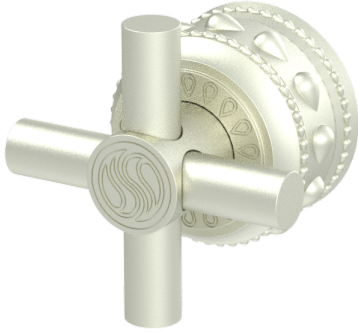

Purity Grand Quatro Diverter

B-PU-P24-00

Elevate your bathing experience to unparalleled levels of opulence with the Purity Grand Quatro Diverter by Susan Dunn. Crafted with meticulous attention to detail and a commitment to luxury, this diverter embodies the epitome of sophistication and indulgence. Immerse yourself in a world where every shower becomes a ritual of rejuvenation, as the sleek design and premium materials evoke a sense of refinement and exclusivity. With its seamless functionality and exquisite aesthetics, the Purity Grand Quatro Diverter is not just a fixture, but a statement piece that embodies the essence of luxury living, transforming your bathroom into a sanctuary of relaxation and indulgence.

- Solid brass construction for durability and reliability.
- 20pt 1/4 turn ceramic disc valve cartridge.
- Compatible with shut-off, 3-way & 4-way diverter valves.
- Certified to meet or exceed the following codes and standards: ASME A112.18.1/CSAB 125.1-2012