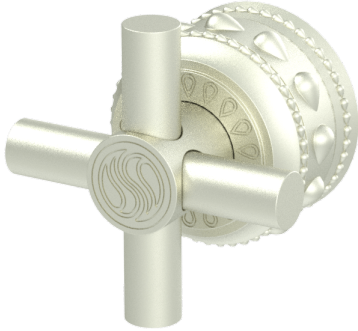

Purity Grand Quatro Diverter

B-PU-P24-00

Elevate your bathing experience to unparalleled levels of opulence with the Purity Grand Quatro Diverter by Susan Dunn. Crafted with meticulous attention to detail and a commitment to luxury, this diverter embodies the epitome of sophistication and indulgence. Immerse yourself in a world where every shower becomes a ritual of rejuvenation, as the sleek design and premium materials evoke a sense of refinement and exclusivity. With its seamless functionality and exquisite aesthetics, the Purity Grand Quatro Diverter is not just a fixture, but a statement piece that embodies the essence of luxury living, transforming your bathroom into a sanctuary of relaxation and indulgence.

- Solid brass construction for durability and reliability.
- 20pt 1/4 turn ceramic disc valve cartridge.
- Compatible with shut-off, 3-way & 4-way diverter valves.
- Certified to meet or exceed the following codes and standards: ASME A112.18.1/CSAB 125.1-2012