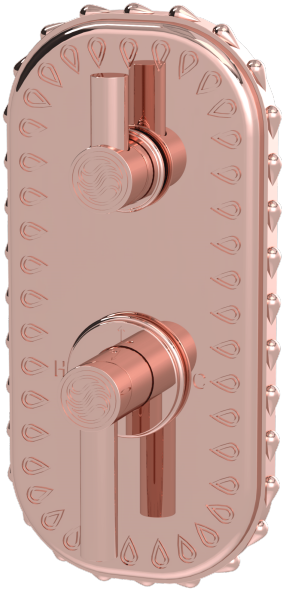

Purity Grand Lever Racetrack Shower Plate

B-PU-061-00

Immerse yourself in the epitome of luxury with the Purity Grand Lever Racetrack Shower Plate, a hallmark of sophistication for discerning homeowners. Crafted with precision, this exquisite shower plate encapsulates the essence of a lavish lifestyle, blending seamless functionality with breathtaking design. Elevate your bathroom to a sanctuary of pure elegance, where every shower becomes a rejuvenating journey into well-being and serenity. Experience the ultimate in luxury living with a product that not only meets but exceeds every expectation.

- Solid brass construction for durability and reliability.
- Includes all hardware for installation.
- Requires rough valve with volume control or 2-way diverter.
- Compatible with Susan Dunn Purity Collection pieces.