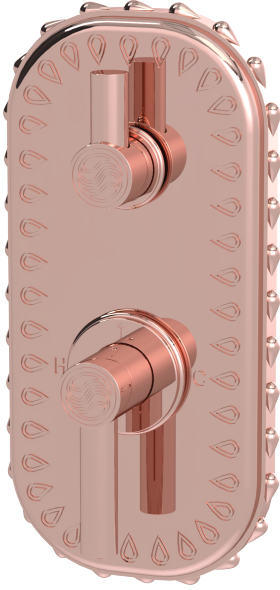

Purity Grand Lever Racetrack Shower Plate

B-PU-061-00

Immerse yourself in the epitome of luxury with the Purity Grand Lever Racetrack Shower Plate, a hallmark of sophistication for discerning homeowners. Crafted with precision, this exquisite shower plate encapsulates the essence of a lavish lifestyle, blending seamless functionality with breathtaking design. Elevate your bathroom to a sanctuary of pure elegance, where every shower becomes a rejuvenating journey into well-being and serenity. Experience the ultimate in luxury living with a product that not only meets but exceeds every expectation.

- Solid brass construction for durability and reliability.
- Includes all hardware for installation.
- Requires rough valve with volume control or 2-way diverter.
- Compatible with Susan Dunn Purity Collection pieces.