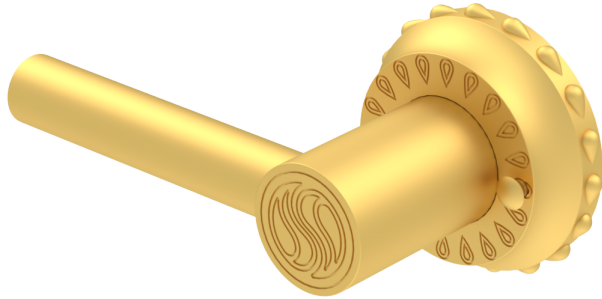

## Purity Grand Lever Privacy Door Set

**D-PU-P10-00**

Elevate your living space with the Purity Grand Lever Privacy Door Set from Susan Dunn, a pinnacle of luxury craftsmanship. Designed to seamlessly blend functionality with elegance, this meticulously crafted door set embodies the essence of opulence and sophistication. Indulge in the immersive experience of entering each room, greeted by the smooth touch of the Grand Lever, while reveling in the unparalleled privacy it provides. With its exquisite design and unparalleled attention to detail, this door set is more than just a functional necessity; it's a statement piece that encapsulates the passion for refined living and the embodiment of luxury lifestyle. Elevate your home with Susan Dunn's Purity Grand Lever Privacy Door Set and experience the epitome of luxurious living.

- Compatible with other Susan Dunn Purity Collection pieces.
- Includes matching finished faceplate and mounting screws.
- Stainless steel latch bolt crafted for quiet entry and endurance.
- Handles and trims crafted of precision machined solid brass.
- Includes all hardware for installation.