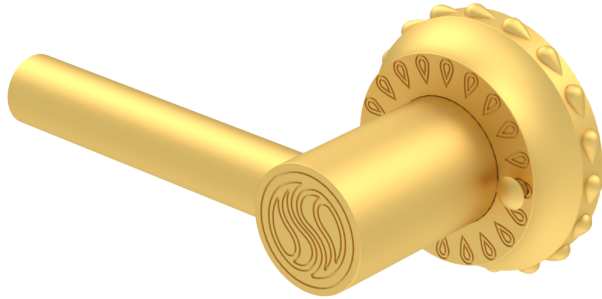

Purity Grand Lever Privacy Door Set

D-PU-P10-00

Elevate your living space with the Purity Grand Lever Privacy Door Set from Susan Dunn, a pinnacle of luxury craftsmanship. Designed to seamlessly blend functionality with elegance, this meticulously crafted door set embodies the essence of opulence and sophistication. Indulge in the immersive experience of entering each room, greeted by the smooth touch of the Grand Lever, while reveling in the unparalleled privacy it provides. With its exquisite design and unparalleled attention to detail, this door set is more than just a functional necessity; it's a statement piece that encapsulates the passion for refined living and the embodiment of luxury lifestyle. Elevate your home with Susan Dunn's Purity Grand Lever Privacy Door Set and experience the epitome of luxurious living.

- Compatible with other Susan Dunn Purity Collection pieces.
- Includes matching finished faceplate and mounting screws.
- Stainless steel latch bolt crafted for quiet entry and endurance.
- Handles and trims crafted of precision machined solid brass.
- Includes all hardware for installation.