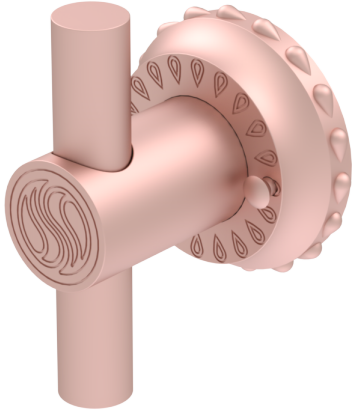

Purity Grand Duo Privacy Door Set

D-PU-P12-00

Indulge in the epitome of opulence with the Purity Grand Duo Privacy Door Set from Susan Dunn, a masterful blend of sophistication and functionality. Crafted with meticulous attention to detail, this luxurious door set exudes timeless elegance, elevating any space with its exquisite design and unparalleled quality. Immerse yourself in the seamless fusion of form and function as you experience the smooth operation of the finely crafted handle, ensuring privacy without compromising on style. Embrace the essence of luxury living as you adorn your doors with this exquisite pair, a testament to refined taste and unwavering excellence. Elevate your surroundings and make a statement of refined elegance with the Purity Grand Duo Privacy Door Set, a symbol of unparalleled craftsmanship and enduring luxury.

- Compatible with other Susan Dunn Purity Collection pieces.
- Includes matching finished faceplate and mounting screws.
- Stainless steel latch bolt crafted for quiet entry and endurance.
- Handles and trims crafted of precision machined solid brass.
- Includes all hardware for installation.