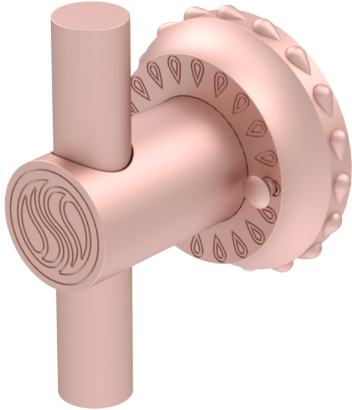

## Purity Grand Knob Privacy Door Set

**D-PU-P12-00**

Indulge in the epitome of opulence with the Purity Grand Knob Privacy Door Set from Susan Dunn, a masterful blend of sophistication and functionality. Crafted with meticulous attention to detail, this luxurious door set exudes timeless elegance, elevating any space with its exquisite design and unparalleled quality. Immerse yourself in the seamless fusion of form and function as you experience the smooth operation of the finely crafted knob, ensuring privacy without compromising on style. Embrace the essence of luxury living as you adorn your doors with this exquisite piece, a testament to refined taste and unwavering excellence. Elevate your surroundings and make a statement of refined elegance with the Purity Grand Knob Privacy Door Set, a symbol of unparalleled craftsmanship and enduring luxury.

- Compatible with other Susan Dunn Purity Collection pieces.
- Includes matching finished faceplate and mounting screws.
- Stainless steel latch bolt crafted for quiet entry and endurance.
- Handles and trims crafted of precision machined solid brass.
- Includes all hardware for installation.